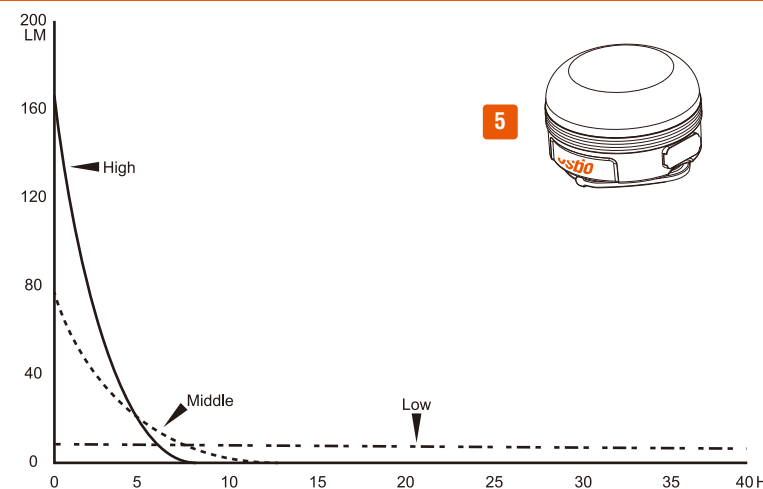

ogso

LA31 RECHARGEABLE
CAMPING LANTERN
3300mAh POWER BANK

2 YEARS WARRANTY

LED LIGHT
CREE

RoHS
Compliant

IPX5

1 TECHNICAL PARAMETERS

Modes	Lumen	Lighting distance	Burn time	WEIGHT
Middle	100	11m	12H	144 g
High	200	20m	8H	
Low	10	4m	110H	
Strobe	-	-	-	

2 CHARGING TIME FOR LA31

Charge Level	Time
35%	0:05
65%	0:20
95%	3:00
100%	4:30

WHEN LA31 CHARGING TO IPHONE

Charge Level	Time
20%	15min
50%	40min
80%	70min
100%	125min

3 PERFORMANCE

Press and hold the button to activate the dimmer

4 APPLICATION METHODS

1. Please first turn off the lantern before recharging and connect the USB charger as the above diagram. Please confirm that the connection is right before plugin. When connect or remove the USB charger, please use proper strength.

2. With the output port design, lantern LA41 can also be used to recharge your mobile phone, camera or other digital devices by the USB connector, which brings you more convenience in your travel.

3. LA31 can be adhesive to the metal parts with its inside magnetic base and can be hang on the ropes or poles via the loop.