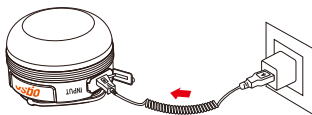

2 CHARGING TIME FOR LA31