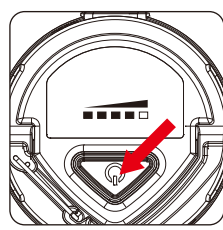

4 APPLICATION METHODS

1. Please first turn off the lantern before recharging and connect the USB charger as the above diagram. Please confirm that the connection is right before plugin. When connect or remove the USB charger, please use proper strength.