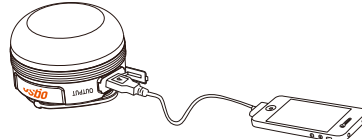

WHEN LA31 CHARGING TO IPHONE