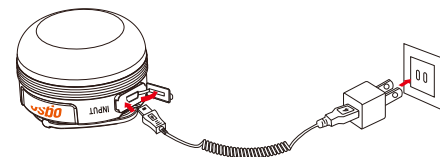

4 APPLICATION METHODS

1. Please first turn off the lantern before recharging and connect the USB charger as the above diagram. Please confirm that the connection is right before plugin. When connect or remove the USB charger, please use proper strength.