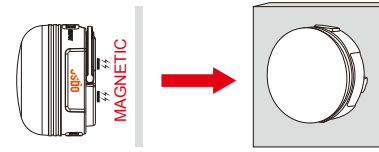

3. LA31 can be adhesive to the metal parts with its inside magnetic base and can be hang on the ropes or poles via the loop.