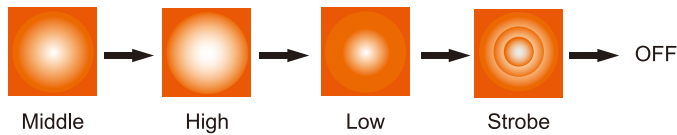

2 CHARGING TIME FOR LA31

Charge Level	Time
35%	0:05
65%	0:20
95%	3:00
100%	4:30

WHEN LA31 CHARGING TO IPHONE

Charge Level	Time
20%	15min
50%	40min
80%	70min
100%	125min

3 PERFORMANCE

Press and hold the button to activate the dimmer