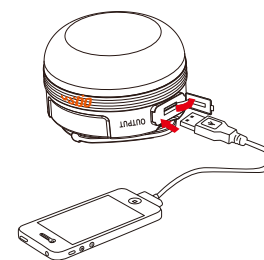

4 APPLICATION METHODS

1. Please first turn off the lantern before recharging and connect the USB charger as the above diagram. Please confirm that the connection is right before plugin. When connect or remove the USB charger, please use proper strength.

2. With the output port design, lantern LA41 can also be used to recharge your mobile phone, camera or other digital devices by the USB connector, which brings you more convenience in your travel.

3. LA31 can be adhesive to the metal parts with its inside magnetic base and can be hang on the ropes or poles via the loop.